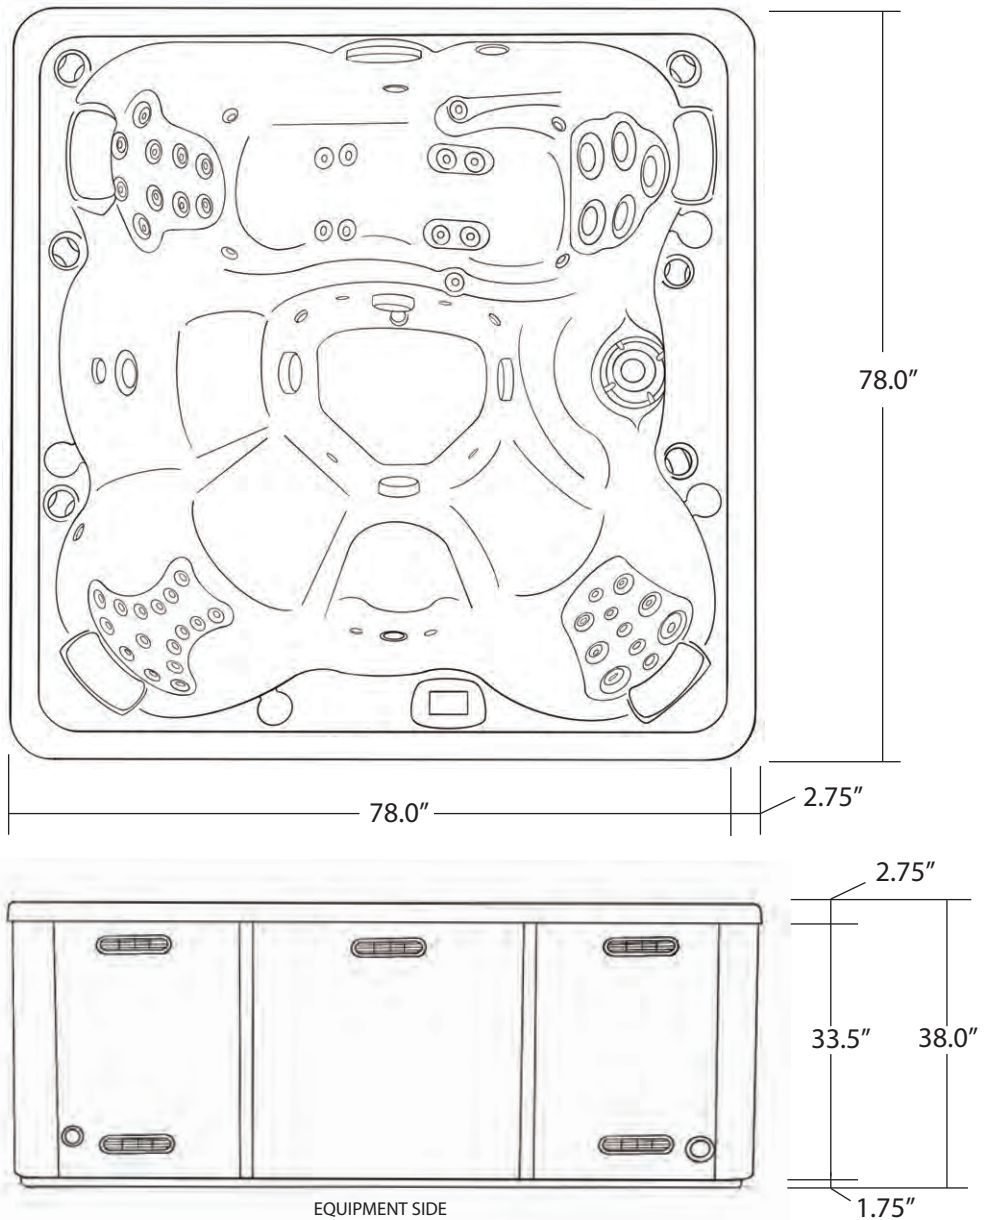

MODEL SHOWN WITH MAX NUMBER OF JETS

STORM SERIES - TWISTER

Seating: 4-5 Adults (Bench, Bucket and Lounge)
Water Capacity: 350 - 375 gallons
Hydrotherapy Jets: 62 Stainless Steel; Graphite Gray Jets
Digital Controls: Top Side control with digital readout with 4 button and 1 button auxiliary controls.
Lighting: 2 - Underwater 4" LED Lights, Constellation Lighting, Chromazon3 Lighting and Starburst Air Controls
Waterfall: 8" LED Waterfall
Ice Bucket: None
Shell: ABS backed Acrylic Shell with Acrylobond substructure.
Surround Cabinet: Highwood: Redwood, Gray, Brown, Mahogany or Tan
Insulation: Five Stage Arctic Seal
Electrical: 220 volt 50 amp
Pumps: 2 - 4.0 Horsepower, 56 frame, 2-speed, 220 volts and 1/15 horsepower circulation pumps.
Heater: 5.5kw, stainless steel, with flow through housing.
Filter: 50 square foot with telescopic filter basket.
Ozonator: Ozone water purification system, corona discharge standard.
Pillows: Standard
Warranty: 5 year shell. 3 year no fault.
Cover: UL Approved Safety Cover