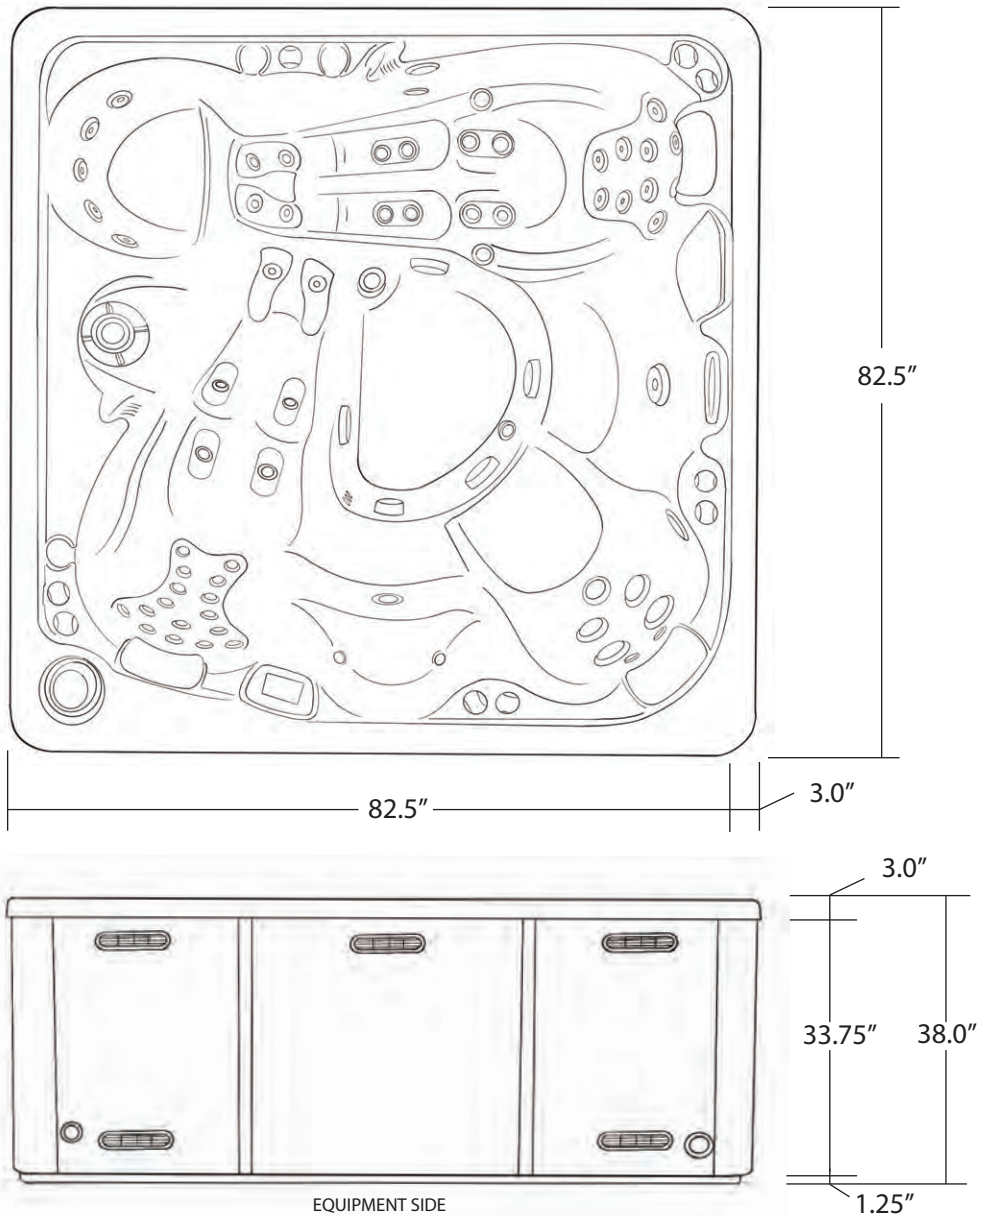

STORM SERIES - HURRICANE

Seating: 4-6 Adults (Bench, Bucket and Adirondack)
Water Capacity: 375 - 400 gallons
Hydrotherapy Jets: 62 Stainless Steel; Graphite Gray Jets
Digital Controls: Top Side control with digital readout with 4 button and 1 button auxiliary controls.
Lighting: 2 - Underwater 4" LED Lights, Constellation Lighting, Chromazon3 Lighting and Starburst Air Controls
Waterfall: 8" LED Waterfall
Ice Bucket: LED Ice Bucket
Shell: ABS backed Acrylic Shell with Acrylobond substructure.
Surround Cabinet: Highwood: Redwood, Gray, Brown, Mahogany or Tan
Insulation: Five Stage Arctic Seal
Electrical: 220 volt 50 amp
Pumps: 2 - 4.0 Horsepower, 56 frame, 2-speed, 220 volts and 1/15 horsepower circulation pumps.
Heater: 5.5kw, stainless steel, with flow through housing.
Filter: 50 square foot with telescopic filter basket.
Ozonator: Ozone water purification system, corona discharge standard.
Pillows: Standard
Warranty: 5 year shell. 3 year no fault.
Cover: UL Approved Safety Cover

MODEL SHOWN WITH MAX NUMBER OF JETS