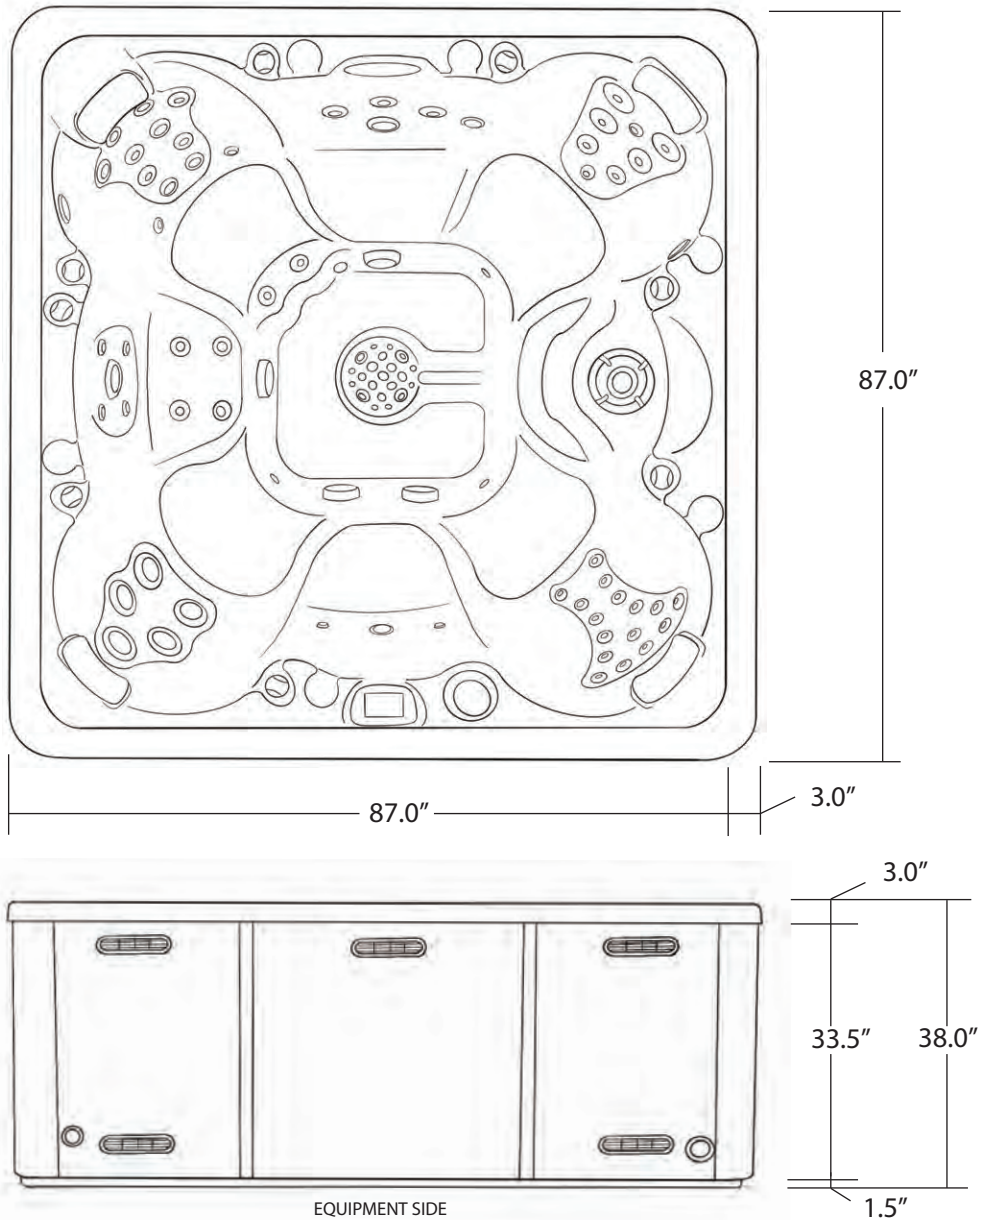

MODEL SHOWN WITH MAX NUMBER OF JETS

WILDERNESS SERIES - MESA

Seating: 4-5 Adults (Bench, bucket and lounge seating)
Water Capacity: 260 - 310 gallons
Hydrotherapy Jets: 34 Duo-Tone; Graphite Gray Jets
Digital Controls: Top Side control with digital readout and 4 button auxiliary control.
Lighting: 4" Underwater LED Lights
Waterfall: 8" LED Waterfall
Ice Bucket: None
Shell: ABS backed Acrylic Shell with Acrylobond substructure.
Surround Cabinet: Highwood: Redwood, Gray, Brown, Mahogany or Tan
Insulation: Five Stage Arctic Seal
Electrical: 220 volt 50 amp
Pumps: 2 - 2.0 Horsepower, 56 frame, 2-speed, 220 volts and 1/15 horsepower circulation pumps.
Heater: 5.5kw, stainless steel, with flow through housing.
Filter: 50 square foot with telescopic filter basket.
Ozonator: Ozone water purification system, corona discharge standard.
Pillows: Standard
Warranty: 5 year shell. 3 year no fault.
Cover: UL Approved Safety Cover

MODEL SHOWN WITH MAX NUMBER OF JETS

STORM SERIES - MONSOON

Seating: 5-7 Adults (Bench, and Bucket seating)
Water Capacity: 525 - 550 gallons
Hydrotherapy Jets: 62 Stainless Steel; Graphite Gray Jets
Digital Controls: Top Side control with digital readout with 4 button and 1 button auxiliary controls.
Lighting: 2 - Underwater 4" LED Lights, Constellation Lighting, Chromazon3 Lighting and Starburst Air Controls
Waterfall: 8" LED Waterfall
Ice Bucket: LED Ice Bucket
Shell: ABS backed Acrylic Shell with Acrylobond substructure.
Surround Cabinet: Highwood: Redwood, Gray, Brown, Mahogany or Tan
Insulation: Five Stage Arctic Seal
Electrical: 220 volt 50 amp
Pumps: 2 - 4.0 Horsepower, 56 frame, 2-speed, 220 volts and 1/15 horsepower circulation pumps.
Heater: 5.5kw, stainless steel, with flow through housing.
Filter: 50 square foot with telescopic filter basket.
Ozonator: Ozone water purification system, corona discharge standard.
Pillows: Standard
Warranty: 5 year shell. 3 year no fault.
Cover: UL Approved Safety Cover