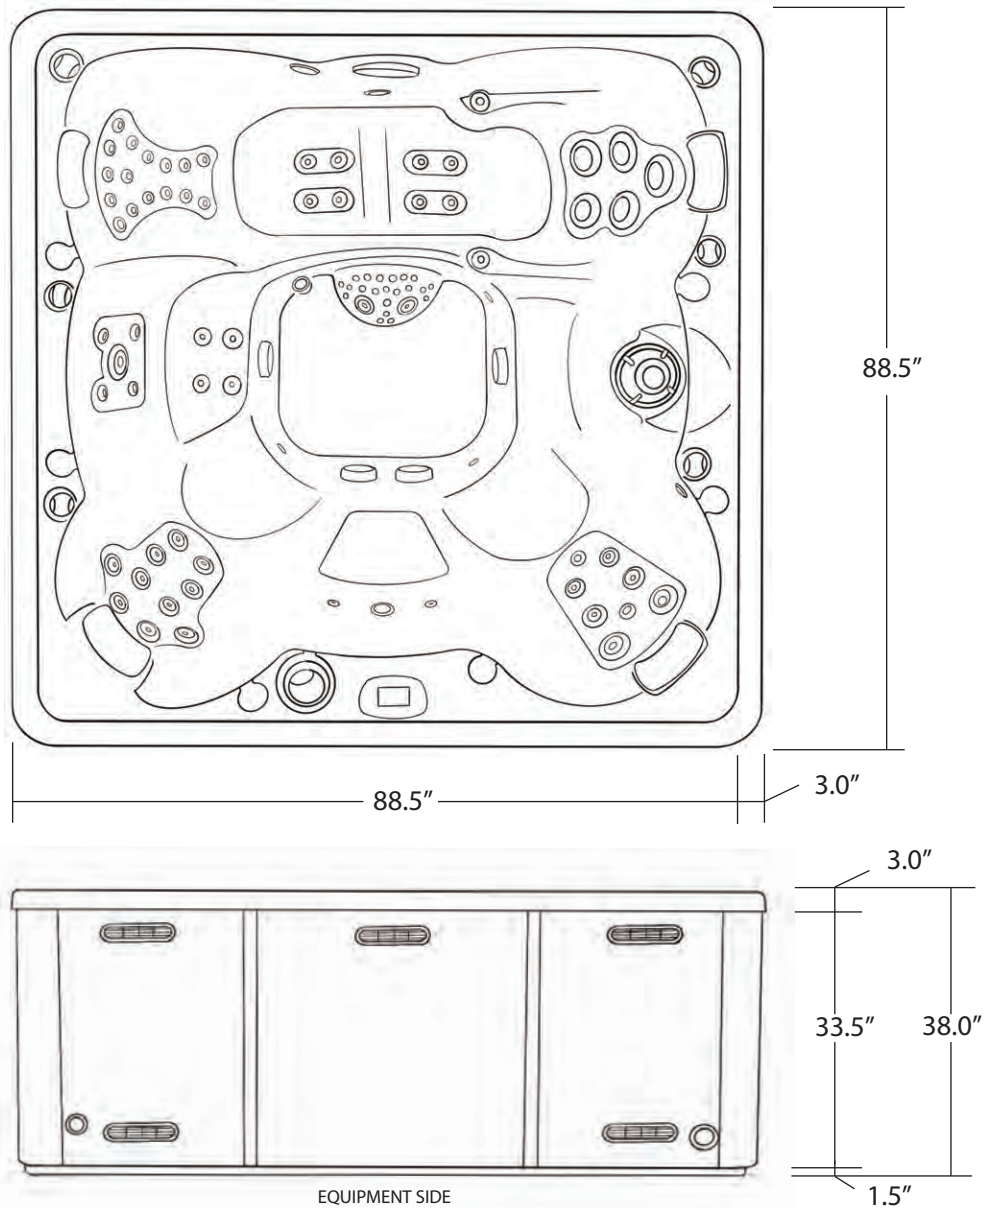

STORM SERIES - TSUNAMI

- Seating: 5-7 Adults (Retreat whirlpool, bench, bucket and lounge seating)
- Water Capacity: 525 - 550 gallons
- Hydrotherapy Jets: 62 Stainless Steel; Graphite Gray Jets
- Digital Controls: Top Side control with digital readout with 4 button and 1 button auxiliary controls.
- Lighting: 2 - Underwater 4" LED Lights, Constellation Lighting, Chromazon3 Lighting and Starburst Air Controls
- Waterfall: 8" LED Waterfall
- Ice Bucket: LED Ice Bucket
- Shell: ABS backed Acrylic Shell with Acrylobond substructure.
- Surround Cabinet: Highwood: Redwood, Gray, Brown, Mahogany or Tan
- Insulation: Five Stage Arctic Seal
- Electrical: 220 volt 50 amp
- Pumps: 2 - 4.0 Horsepower, 56 frame, 2-speed, 220 volts and 1/15 horsepower circulation pumps.
- Heater: 5.5kw, stainless steel, with flow through housing.
- Filter: 50 square foot with telescopic filter basket.
- Ozonator: Ozone water purification system, corona discharge standard.
- Pillows: Standard
- Warranty: 5 year shell. 3 year no fault.
- Cover: UL Approved Safety Cover

MODEL SHOWN WITH MAX NUMBER OF JETS