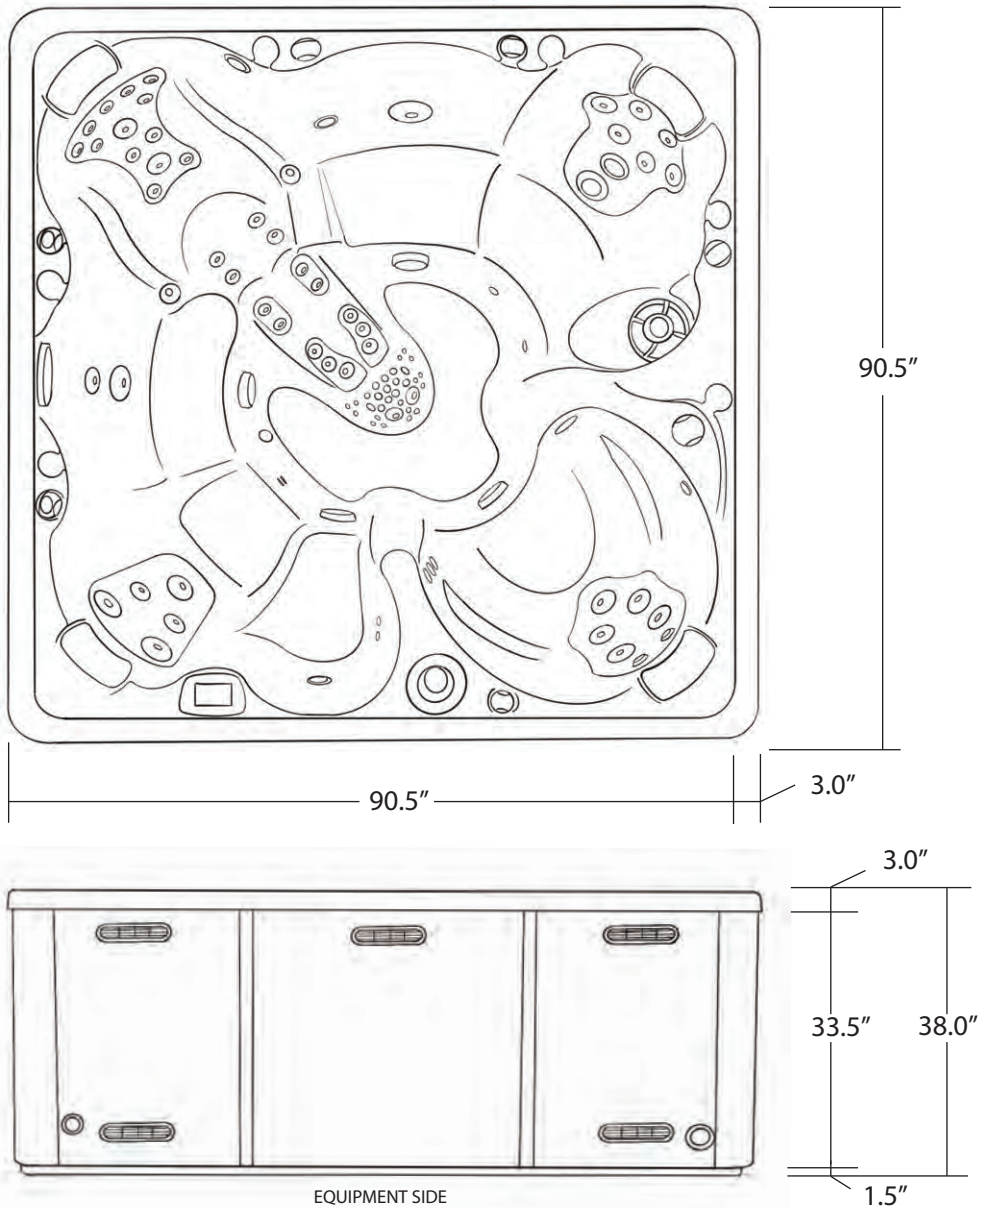

MODEL SHOWN WITH MAX NUMBER OF JETS

STORM SERIES - TWISTER

Seating: 4-5 Adults (Bench, Bucket and Lounge)
Water Capacity: 350 - 375 gallons
Hydrotherapy Jets: 62 Stainless Steel; Graphite Gray Jets
Digital Controls: Top Side control with digital readout with 4 button and 1 button auxiliary controls.
Lighting: 2 - Underwater 4" LED Lights, Constellation Lighting, Chromazon3 Lighting and Starburst Air Controls
Waterfall: 8" LED Waterfall
Ice Bucket: None
Shell: ABS backed Acrylic Shell with Acrylobond substructure.
Surround Cabinet: Highwood: Redwood, Gray, Brown, Mahogany or Tan
Insulation: Five Stage Arctic Seal
Electrical: 220 volt 50 amp
Pumps: 2 - 4.0 Horsepower, 56 frame, 2-speed, 220 volts and 1/15 horsepower circulation pumps.
Heater: 5.5kw, stainless steel, with flow through housing.
Filter: 50 square foot with telescopic filter basket.
Ozonator: Ozone water purification system, corona discharge standard.
Pillows: Standard
Warranty: 5 year shell. 3 year no fault.
Cover: UL Approved Safety Cover

MODEL SHOWN WITH MAX NUMBER OF JETS

FITNESS SERIES - VIRTUE

- Seating: 2-3 Adults (2-way, lounge, and bucket seating)
- Water Capacity: 260 - 310 gallons
- Hydrotherapy Jets: 28 Duo-Tone; Graphite Gray Jets
- Digital Controls: Top Side control with digital readout and 1 button auxiliary control.
- Lighting: 4" Underwater LED Light
- Waterfall: 8" Waterfall
- Ice Bucket: None
- Shell: ABS backed Acrylic Shell with Acrylobond substructure.
- Surround Cabinet: Highwood: Redwood, Gray, Brown, Mahogany or Tan
- Insulation: Five Stage Arctic Seal
- Electrical: 220 volt 50 amp
- Pumps: 4.0 Horsepower, 56 frame, 2-speed, 220 volts and 1/15 horsepower circulation pump.
- Heater: 5.5kw, stainless steel, with flow through housing.
- Filter: 50 square foot with telescopic filter basket.
- Ozonator: Ozone water purification system, corona discharge standard.
- Pillows: Standard
- Warranty: 5 year shell. 2 year no fault.
- Cover: UL Approved Safety Cover