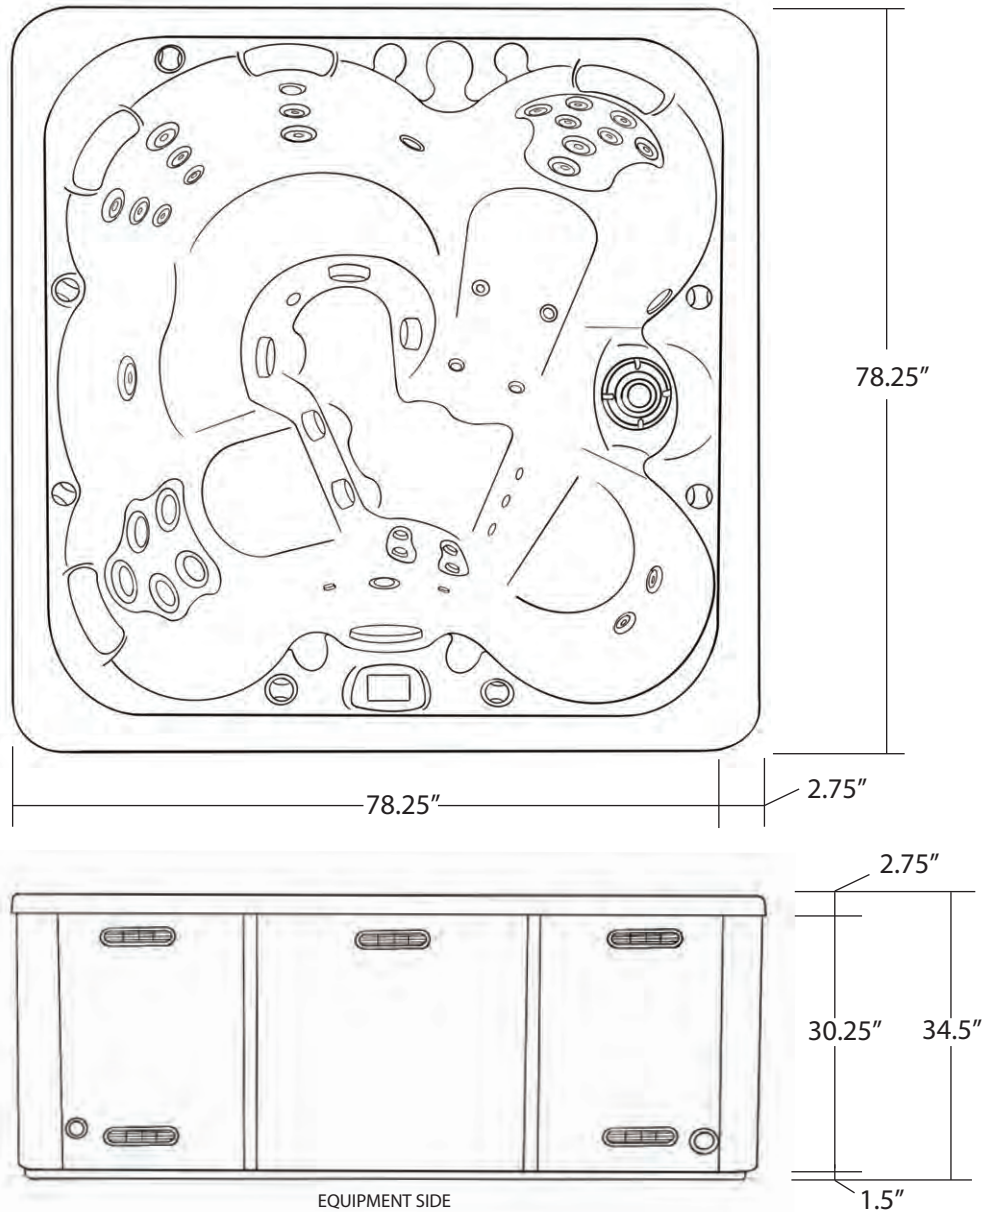

WILDERNESS SERIES - ALPINE

- Seating: 4-5 Adults (Bench, Bucket and Lounge)
- Water Capacity: 275 - 315 gallons
- Hydrotherapy Jets: 34 Duo-Tone; Graphite Gray Jets
- Digital Controls: Top Side control with digital readout and 4 button auxiliary control.
- Lighting: 2 - Underwater 4" LED Lights
- Waterfall: 8" LED Waterfall
- Ice Bucket: Optional
- Shell: ABS backed Acrylic Shell with Acrylobond substructure.
- Surround Cabinet: Highwood: Redwood, Gray, Brown, Mahogany or Tan
- Insulation: Five Stage Arctic Seal
- Electrical: 220 volt 50 amp
- Pumps: 2 - 2.0 Horsepower, 56 frame, 2-speed, 220 volts and 1/15 horsepower circulation pumps.
- Heater: 5.5kw, stainless steel, with flow through housing.
- Filter: 50 square foot with telescopic filter basket.
- Ozonator: Ozone water purification system, corona discharge standard.
- Pillows: Standard
- Warranty: 5 year shell. 3 year no fault.
- Cover: UL Approved Safety Cover

MODEL SHOWN WITH MAX NUMBER OF JETS

STORM SERIES - CYCLONE

Seating: 4-6 Adults (Bench, Bucket and Adirondack)
Water Capacity: 375 - 400 gallons
Hydrotherapy Jets: 62 Stainless Steel; Graphite Gray Jets
Digital Controls: Top Side control with digital readout, with 4 button and 1 button auxiliary controls.
Lighting: 2 - Underwater 4" LED Lights, Constellation Lighting, Chromazon3 Lighting and Starburst Air Controls
Waterfall: 8" LED Waterfall
Ice Bucket: LED Ice Bucket
Shell: ABS backed Acrylic Shell with exclusive UV friendly finish.
Surround Cabinet: Highwood: Redwood, Gray, Brown, Mahogany or Tan
Insulation: Five Stage Arctic Seal
Electrical: 220 volt 50 amp
Pumps: 2 - 4.0 Horsepower, 56 frame, 2-speed, 220 volts and 1/15 horsepower circulation pumps.
Heater: 5.5kw, stainless steel, with flow through housing.
Filter: 50 square foot with telescopic filter basket.
Ozonator: Ozone water purification system, corona discharge standard.
Pillows: Standard
Warranty: 5 year shell. 3 year no fault.
Cover: UL Approved Safety Cover