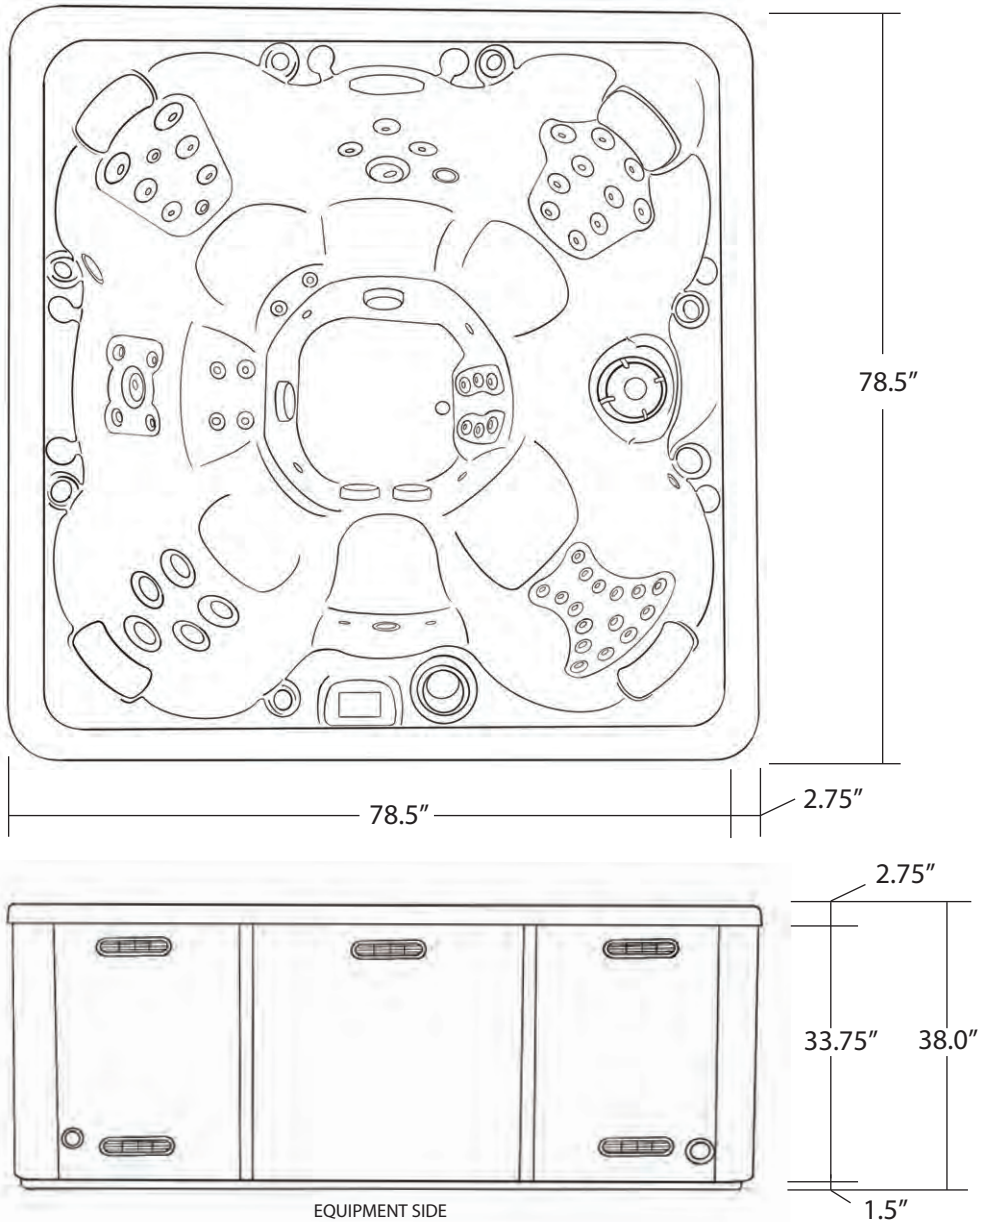

MODEL SHOWN WITH MAX NUMBER OF JETS

STORM SERIES - TEMPEST

- Seating: 4-6 Adults (Bench, and bucket seating)
- Water Capacity: 350 - 375 gallons
- Hydrotherapy Jets: 62 Stainless Steel; Graphite Gray Jets
- Digital Controls: Top Side control with digital readout with 4 button and 1 button auxiliary controls.
- Lighting: 2 - Underwater 4" LED Lights, Constellation Lighting, Chromazon3 Lighting and Starburst Air Controls
- Waterfall: 8" LED Waterfall
- Ice Bucket: LED Ice Bucket
- Shell: ABS backed Acrylic Shell with Acrylobond substructure.
- Surround Cabinet: Highwood: Redwood, Gray, Brown, Mahogany or Tan
- Insulation: Five Stage Arctic Seal
- Electrical: 220 volt 50 amp
- Pumps: 2 - 4.0 Horsepower, 56 frame, 2-speed, 220 volts and 1/15 horsepower circulation pumps.
- Heater: 5.5kw, stainless steel, with flow through housing.
- Filter: 50 square foot with telescopic filter basket.
- Ozonator: Ozone water purification system, corona discharge standard.
- Pillows: Standard
- Warranty: 5 year shell. 3 year no fault.
- Cover: UL Approved Safety Cover