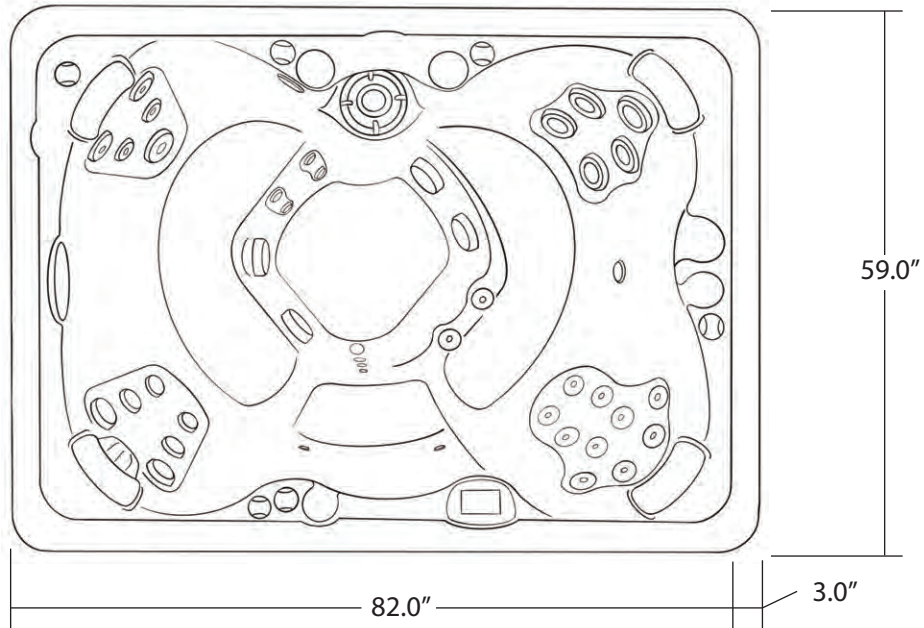

WILDERNESS SERIES - MESA

Seating: 4-5 Adults (Bench, bucket and lounge seating)
Water Capacity: 260 - 310 gallons
Hydrotherapy Jets: 34 Duo-Tone; Graphite Gray Jets
Digital Controls: Top Side control with digital readout and 4 button auxiliary control.
Lighting: 4" Underwater LED Lights
Waterfall: 8" LED Waterfall
Ice Bucket: None
Shell: ABS backed Acrylic Shell with Acrylobond substructure.
Surround Cabinet: Highwood: Redwood, Gray, Brown, Mahogany or Tan
Insulation: Five Stage Arctic Seal
Electrical: 220 volt 50 amp
Pumps: 2 - 2.0 Horsepower, 56 frame, 2-speed, 220 volts and 1/15 horsepower circulation pumps.
Heater: 5.5kw, stainless steel, with flow through housing.
Filter: 50 square foot with telescopic filter basket.
Ozonator: Ozone water purification system, corona discharge standard.
Pillows: Standard
Warranty: 5 year shell. 3 year no fault.
Cover: UL Approved Safety Cover

MODEL SHOWN WITH MAX NUMBER OF JETS