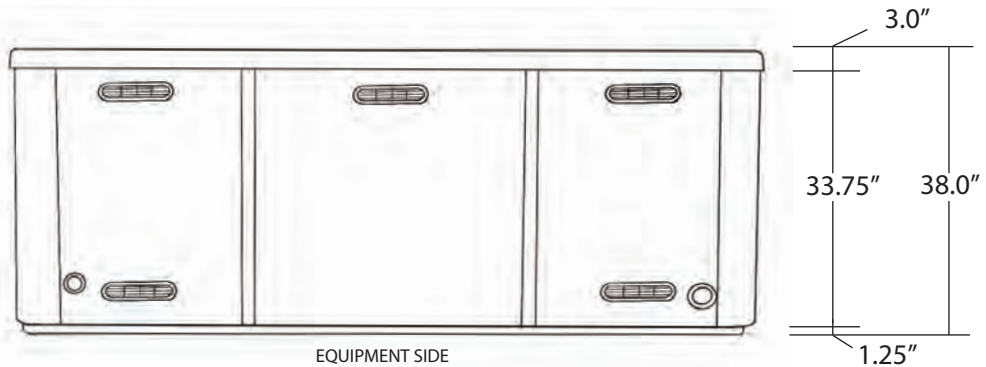

WILDERNESS SERIES - MESA

Seating: 4-5 Adults (Bench, bucket and lounge seating)
Water Capacity: 260 - 310 gallons
Hydrotherapy Jets: 34 Duo-Tone; Graphite Gray Jets
Digital Controls: Top Side control with digital readout and 4 button auxiliary control.
Lighting: 4" Underwater LED Lights
Waterfall: 8" LED Waterfall
Ice Bucket: None
Shell: ABS backed Acrylic Shell with Acrylobond substructure.
Surround Cabinet: Highwood: Redwood, Gray, Brown, Mahogany or Tan
Insulation: Five Stage Arctic Seal
Electrical: 220 volt 50 amp
Pumps: 2 - 2.0 Horsepower, 56 frame, 2-speed, 220 volts and 1/15 horsepower circulation pumps.
Heater: 5.5kw, stainless steel, with flow through housing.
Filter: 50 square foot with telescopic filter basket.
Ozonator: Ozone water purification system, corona discharge standard.
Pillows: Standard
Warranty: 5 year shell. 3 year no fault.
Cover: UL Approved Safety Cover

MODEL SHOWN WITH MAX NUMBER OF JETS