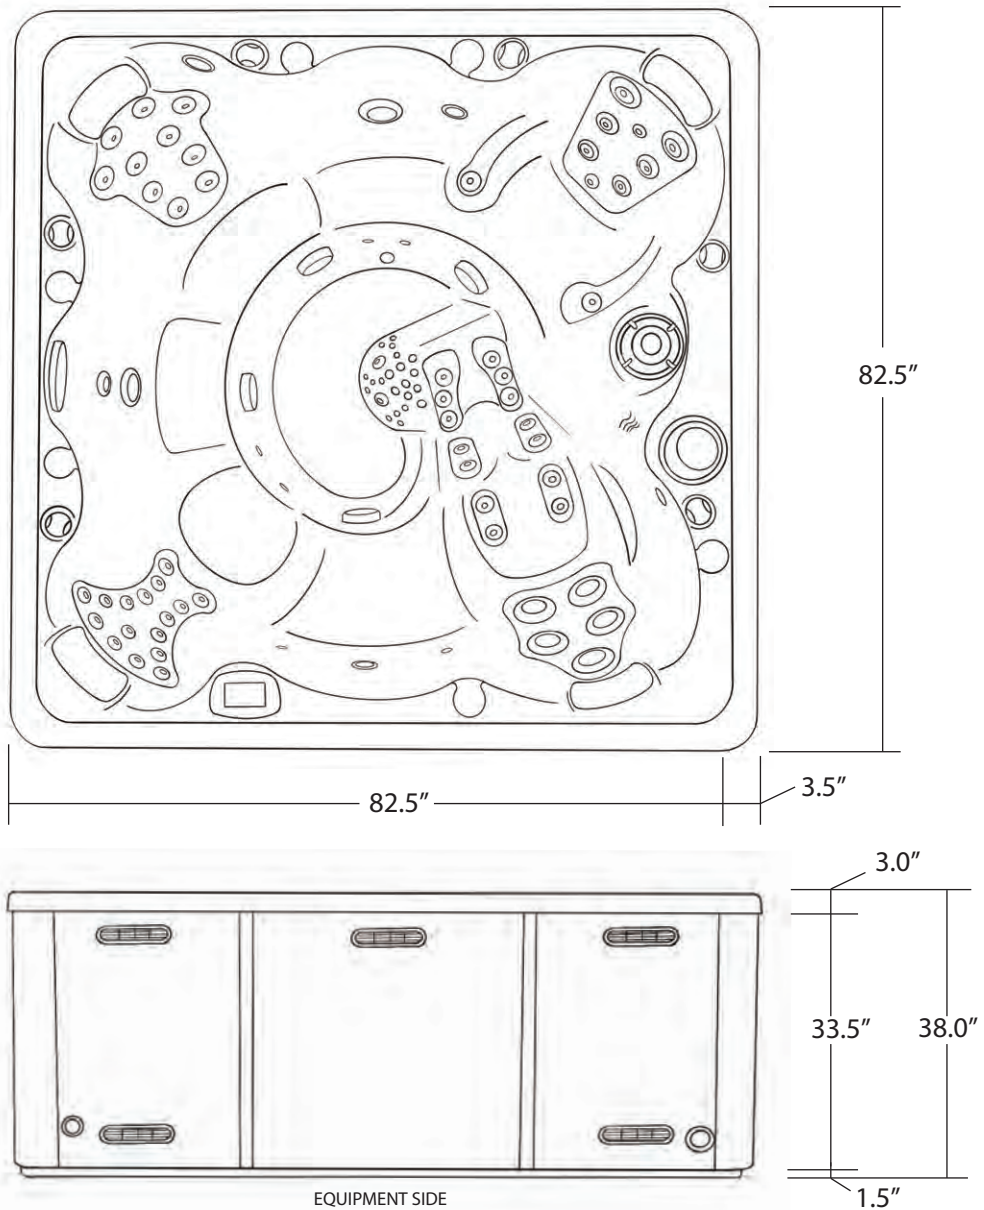

WILDERNESS SERIES - ALPINE

- Seating: 4-5 Adults (Bench, Bucket and Lounge)
- Water Capacity: 275 - 315 gallons
- Hydrotherapy Jets: 34 Duo-Tone; Graphite Gray Jets
- Digital Controls: Top Side control with digital readout and 4 button auxiliary control.
- Lighting: 2 - Underwater 4" LED Lights
- Waterfall: 8" LED Waterfall
- Ice Bucket: Optional
- Shell: ABS backed Acrylic Shell with Acrylobond substructure.
- Surround Cabinet: Highwood: Redwood, Gray, Brown, Mahogany or Tan
- Insulation: Five Stage Arctic Seal
- Electrical: 220 volt 50 amp
- Pumps: 2 - 2.0 Horsepower, 56 frame, 2-speed, 220 volts and 1/15 horsepower circulation pumps.
- Heater: 5.5kw, stainless steel, with flow through housing.
- Filter: 50 square foot with telescopic filter basket.
- Ozonator: Ozone water purification system, corona discharge standard.
- Pillows: Standard
- Warranty: 5 year shell. 3 year no fault.
- Cover: UL Approved Safety Cover

MODEL SHOWN WITH MAX NUMBER OF JETS

STORM SERIES - CYCLONE

Seating: 4-6 Adults (Bench, Bucket and Adirondack)
Water Capacity: 375 - 400 gallons
Hydrotherapy Jets: 62 Stainless Steel; Graphite Gray Jets
Digital Controls: Top Side control with digital readout, with 4 button and 1 button auxiliary controls.
Lighting: 2 - Underwater 4" LED Lights, Constellation Lighting, Chromazon3 Lighting and Starburst Air Controls
Waterfall: 8" LED Waterfall
Ice Bucket: LED Ice Bucket
Shell: ABS backed Acrylic Shell with exclusive UV friendly finish.
Surround Cabinet: Highwood: Redwood, Gray, Brown, Mahogany or Tan
Insulation: Five Stage Arctic Seal
Electrical: 220 volt 50 amp
Pumps: 2 - 4.0 Horsepower, 56 frame, 2-speed, 220 volts and 1/15 horsepower circulation pumps.
Heater: 5.5kw, stainless steel, with flow through housing.
Filter: 50 square foot with telescopic filter basket.
Ozonator: Ozone water purification system, corona discharge standard.
Pillows: Standard
Warranty: 5 year shell. 3 year no fault.
Cover: UL Approved Safety Cover