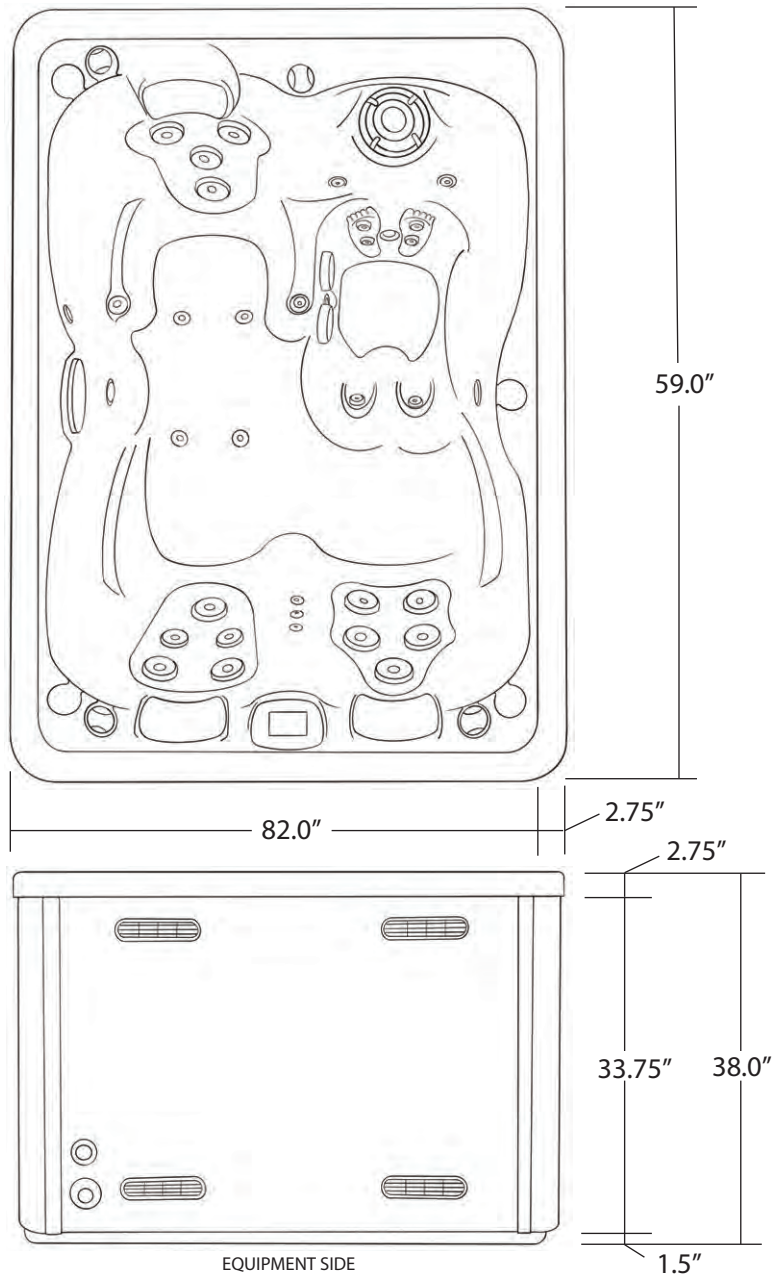

MODEL SHOWN WITH MAX NUMBER OF JETS

FITNESS SERIES - VIRTUE

- Seating: 2-3 Adults (2-way, lounge, and bucket seating)
- Water Capacity: 260 - 310 gallons
- Hydrotherapy Jets: 28 Duo-Tone; Graphite Gray Jets
- Digital Controls: Top Side control with digital readout and 1 button auxiliary control.
- Lighting: 4" Underwater LED Light
- Waterfall: 8" Waterfall
- Ice Bucket: None
- Shell: ABS backed Acrylic Shell with Acrylobond substructure.
- Surround Cabinet: Highwood: Redwood, Gray, Brown, Mahogany or Tan
- Insulation: Five Stage Arctic Seal
- Electrical: 220 volt 50 amp
- Pumps: 4.0 Horsepower, 56 frame, 2-speed, 220 volts and 1/15 horsepower circulation pump.
- Heater: 5.5kw, stainless steel, with flow through housing.
- Filter: 50 square foot with telescopic filter basket.
- Ozonator: Ozone water purification system, corona discharge standard.
- Pillows: Standard
- Warranty: 5 year shell. 2 year no fault.
- Cover: UL Approved Safety Cover