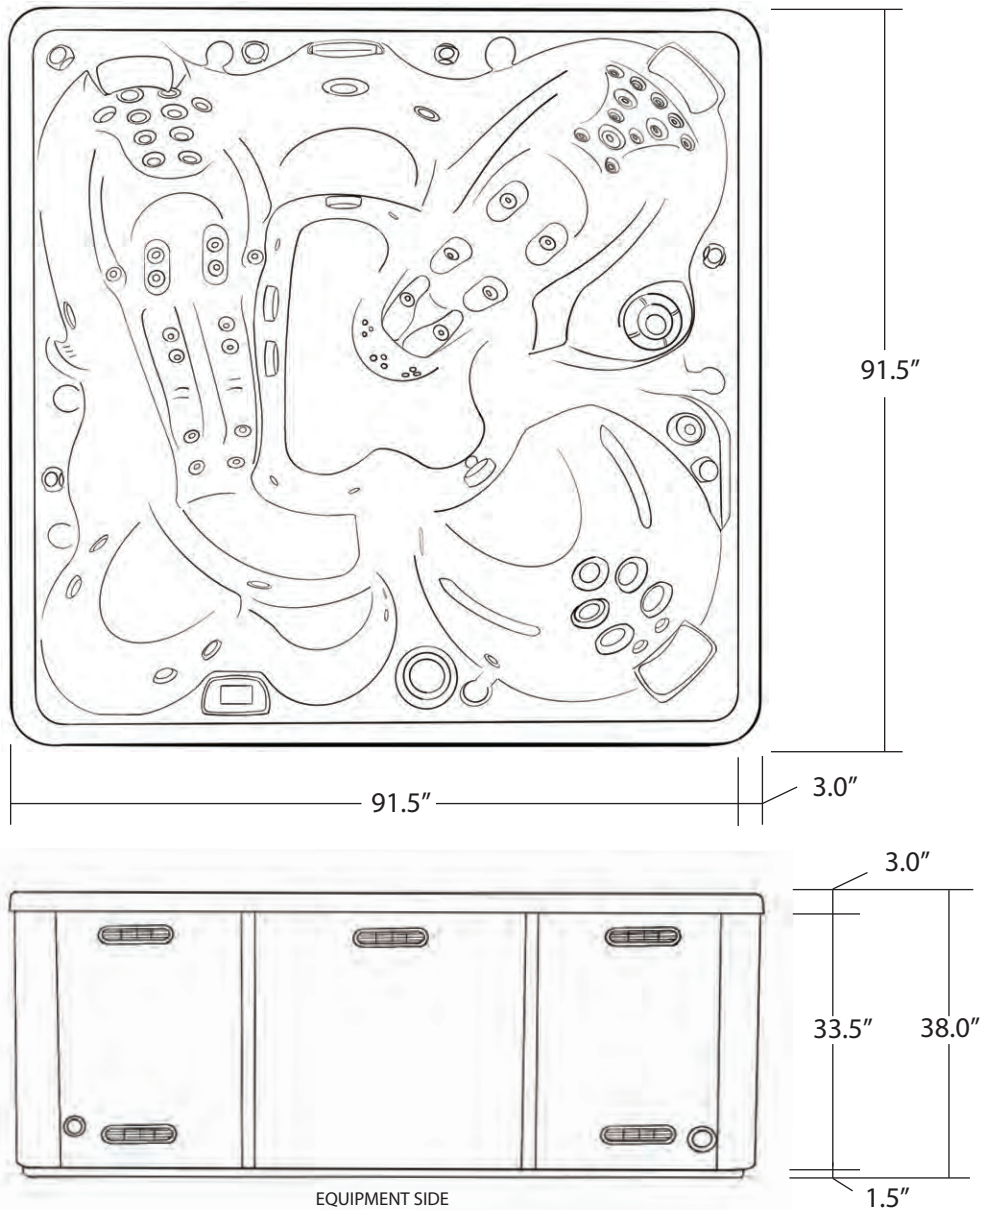

STORM SERIES - TORNADO

Seating: 5-7 Adults (Retreat whirlpool, bench, bucket and lounge seating)
Water Capacity: 525 - 550 gallons
Hydrotherapy Jets: 62 Stainless Steel; Graphite Gray Jets
Digital Controls: Top Side control with digital readout with 4 button and 1 button auxiliary controls.
Lighting: 2 - Underwater 4" LED Lights, Constellation Lighting, Chromazon3 Lighting and Starburst Air Controls
Waterfall: 8" LED Waterfall
Ice Bucket: LED Ice Bucket
Shell: ABS backed Acrylic Shell with Acrylobond substructure.
Surround Cabinet: Highwood: Redwood, Gray, Brown, Mahogany or Tan
Insulation: Five Stage Arctic Seal
Electrical: 220 volt 50 amp
Pumps: 2 - 4.0 Horsepower, 56 frame, 2-speed, 220 volts and 1/15 horsepower circulation pumps.
Heater: 5.5kw, stainless steel, with flow through housing.
Filter: 50 square foot with telescopic filter basket.
Ozonator: Ozone water purification system, corona discharge standard.
Pillows: Standard
Warranty: 5 year shell. 3 year no fault.
Cover: UL Approved Safety Cover

MODEL SHOWN WITH MAX NUMBER OF JETS