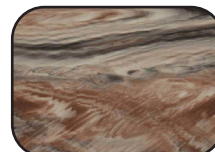

### SHELL COLOR OPTIONS

Silver Birch

Storm Cloud

Tuscan Sun

Glacier Mountain

Whispy Blue

Alba

Sahara

### SKIRT COLOR OPTIONS

Redwood

Gray

Brown

Mahogany

Tan